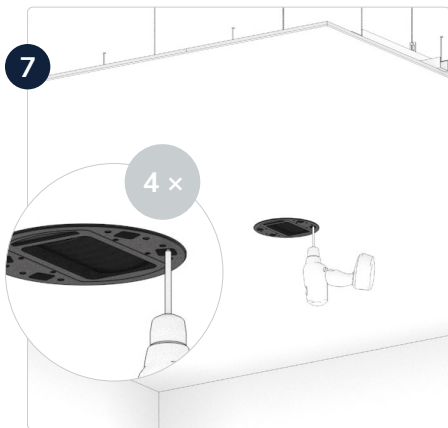

# B-SYSTEM

INSTALLATION SOLUTIONS

gineos®

Sonos Era 100, One, One SL,  
Play:1 & Denon Home 150

Installation

# gineos® installation

Installation  
Video